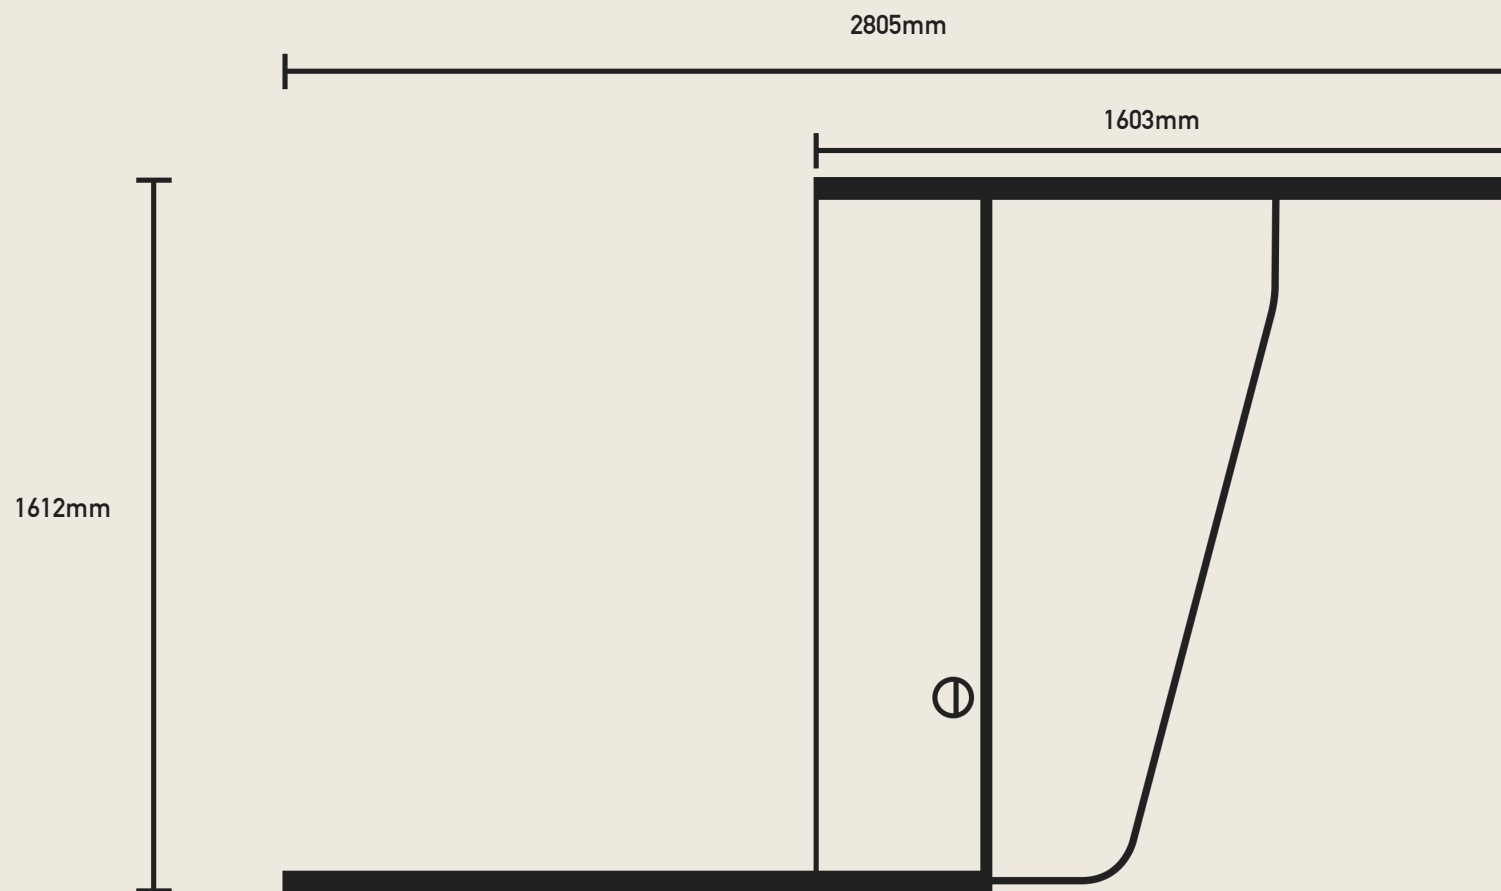

DROP-IN Booth Family

- INSPIRE DIMENSIONS