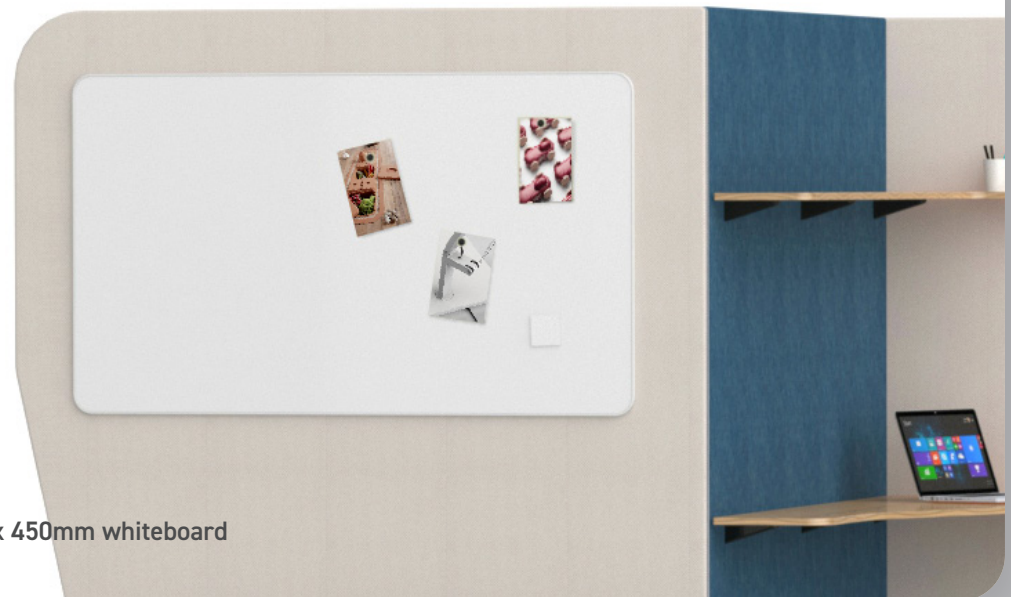

- WORK DIMENSIONS

DROP-IN Booth Family

DROP-IN Accessories

- Set of 3 coat hooks.
 - Small personal whiteboard 700 x 450mm.
 - All items are retrofittable to standard products.
-

Set of 3 coat hooks

700 x 450mm whiteboard