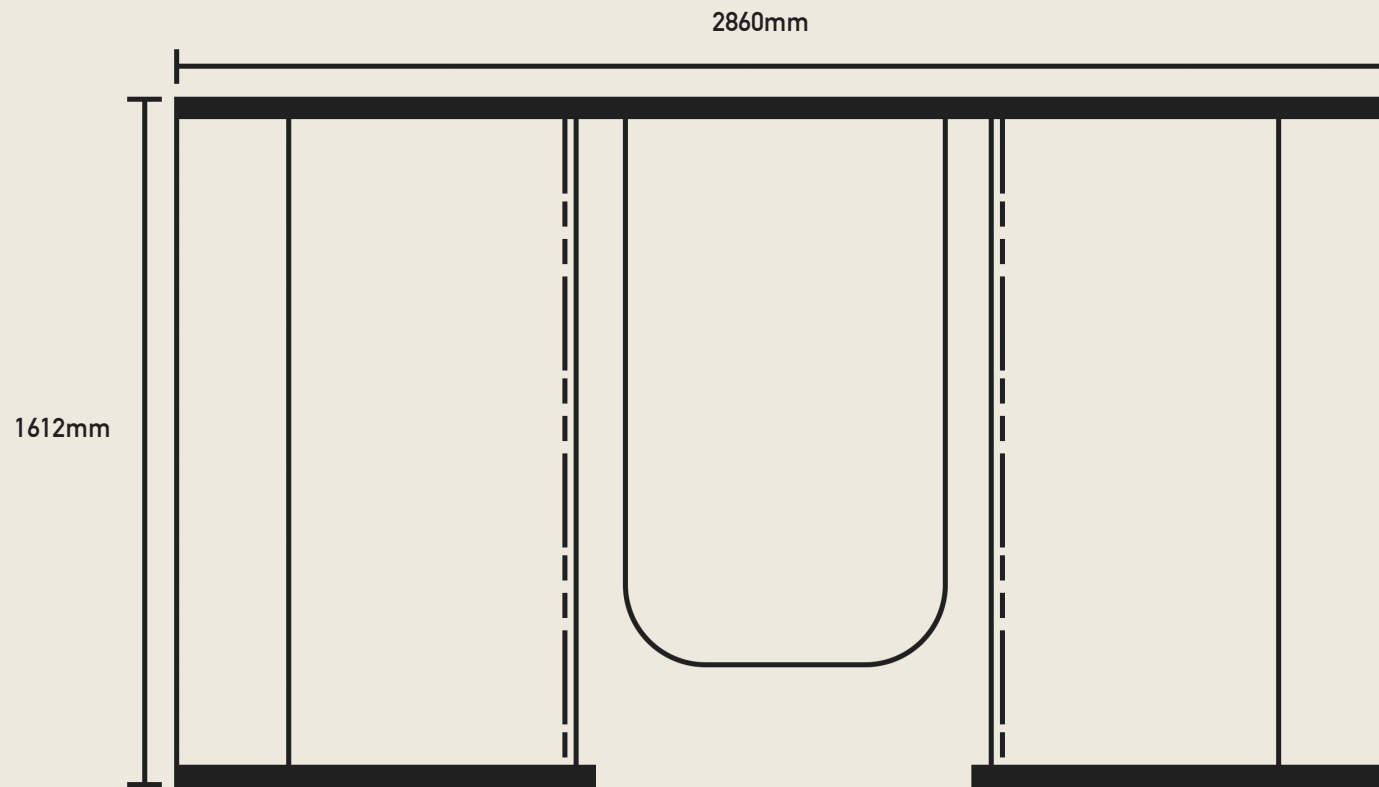

DROP-IN Booth Family

- COLLABORATE DIMENSIONS