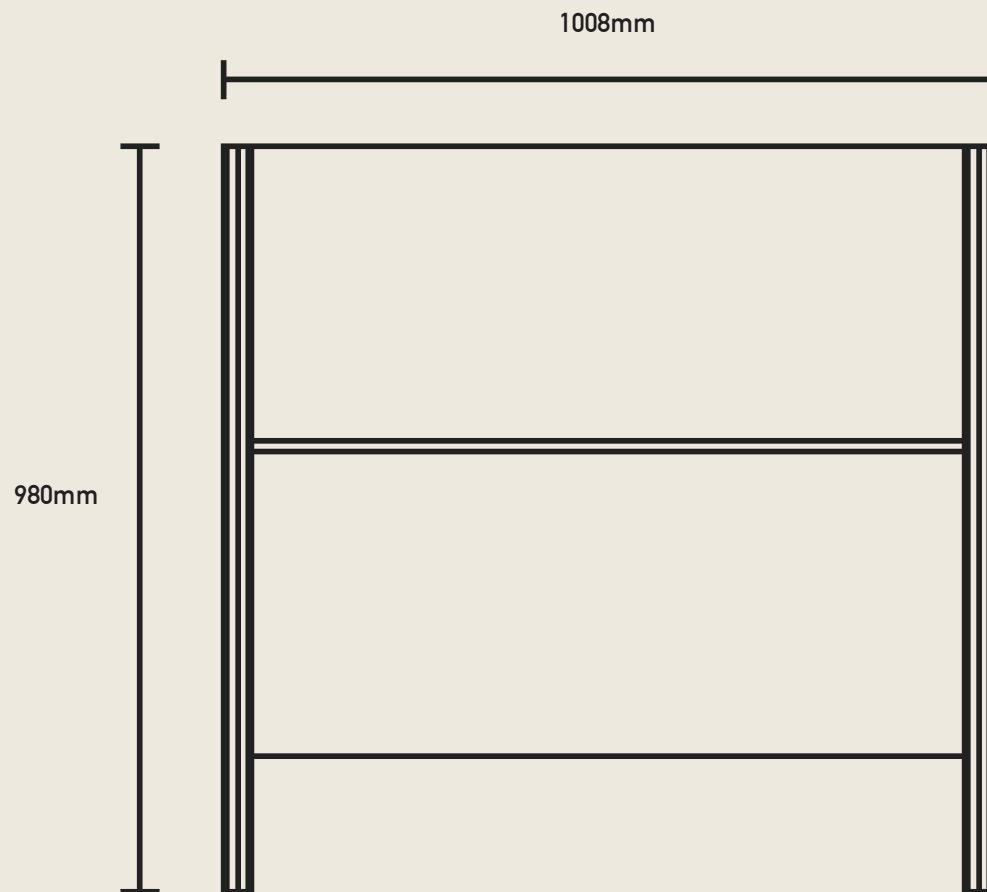

- WORK DIMENSIONS

DROP-IN Booth Family

DROP-IN Accessories

- Set of 3 coat hooks.
 - Small personal whiteboard 700 x 450mm.
 - All items are retrofittable to standard products.
-

Set of 3 coat hooks

700 x 450mm whiteboard