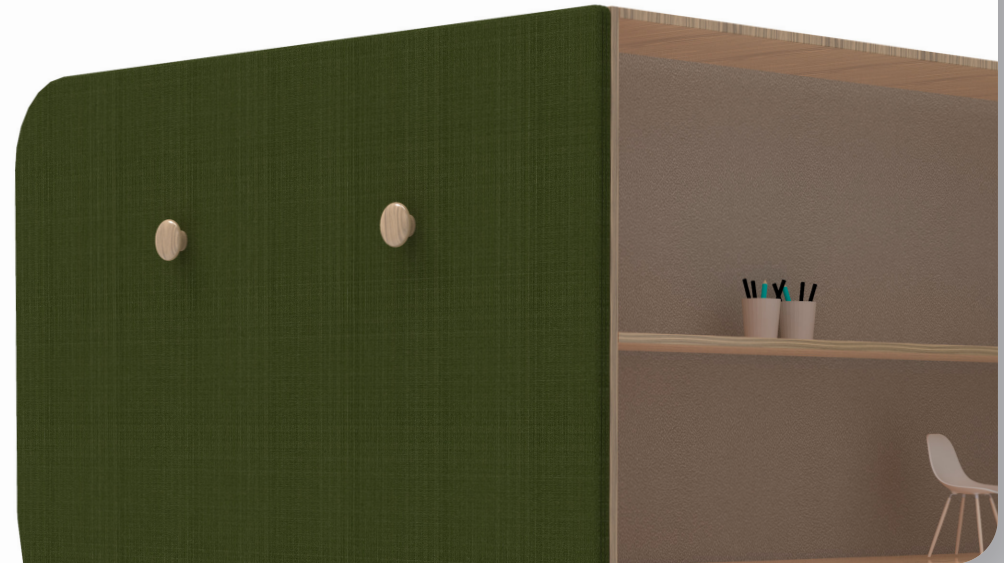

- WORK DIMENSIONS

DROP-IN Booth Family

DROP-IN Accessories

- Set of 3 coat hooks.
 - Small personal whiteboard 700 x 450mm.
 - All items are retrofittable to standard products.
-

Set of 3 coat hooks

700 x 450mm whiteboard