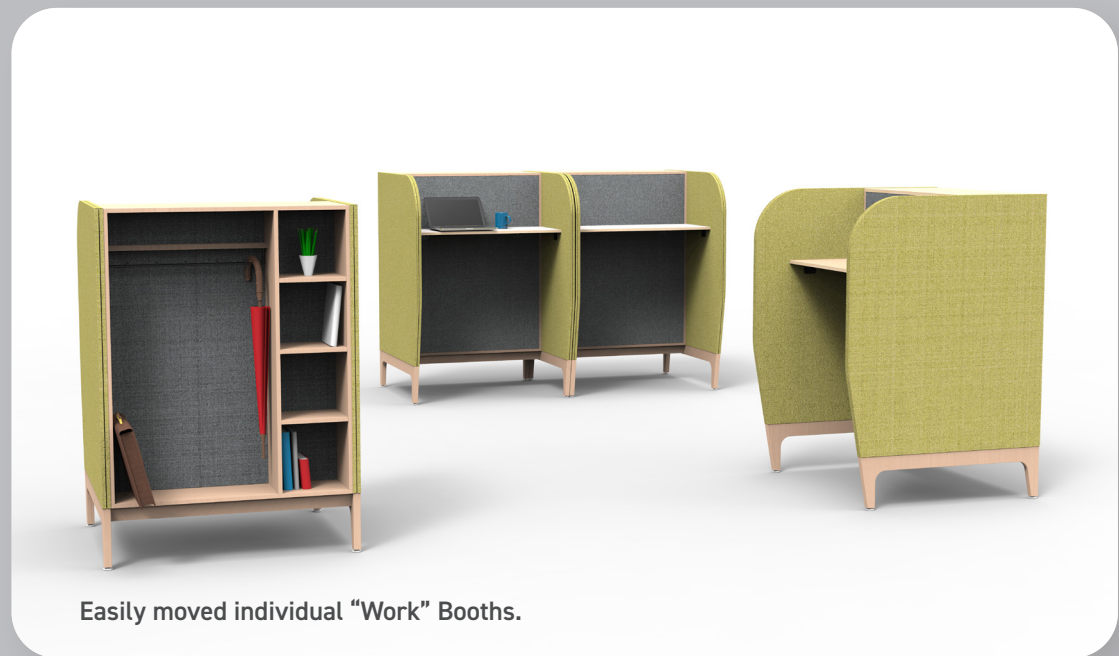

DROP-IN Booth Family

Work

Collaborate

Inspire

DROP-IN Booth Family

DROP-IN Collaborate

- Semi private 4-6 person work booth.
- Fully upholstered panels allow for acoustic dampening.
- Integrated storage
- Wide range of fabrics available
- Perfect solution for flexible, open plan and collaborative spaces.
- Integrated power options available.

Laminate top options available on all the Drop-In Family:

KRONOSPAN
FRONT WHITE 0101 PE

KRONOSPAN
SATIN 7045 SU

KRONOSPAN
CLAY GREY K096 SU

KRONOSPAN
BASALT 0166 BS

Easily moved individual “Work” Booths.

DROP-IN Booth Family